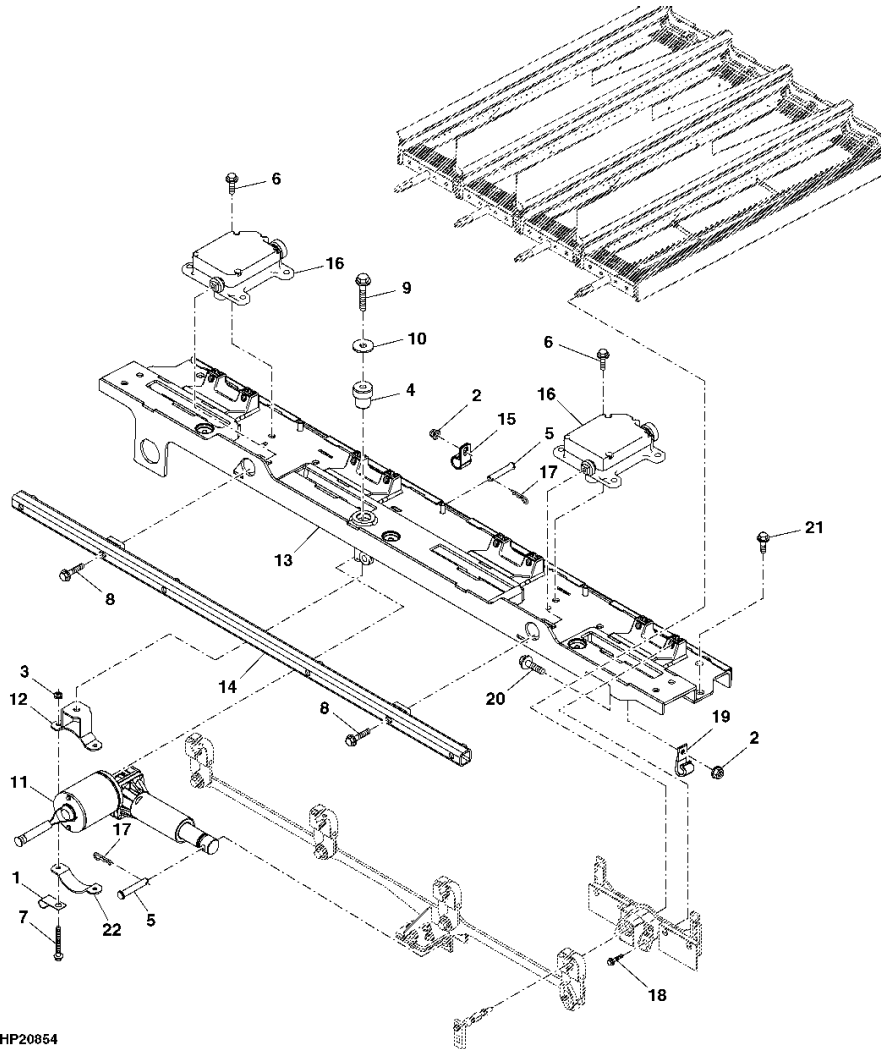

**John Deere - Parts Catalog**  
Printer Friendly Page

[Close Window](#)

Catalog: **10554** | Grid: **0** | Section: **125** | Page: **521**

Catalog Name: **9670 STS Self-Propelled Combine (Worldwide Edition)**

Page Name: **REAR CHAFFER CHANNEL - SLS**

HP20854